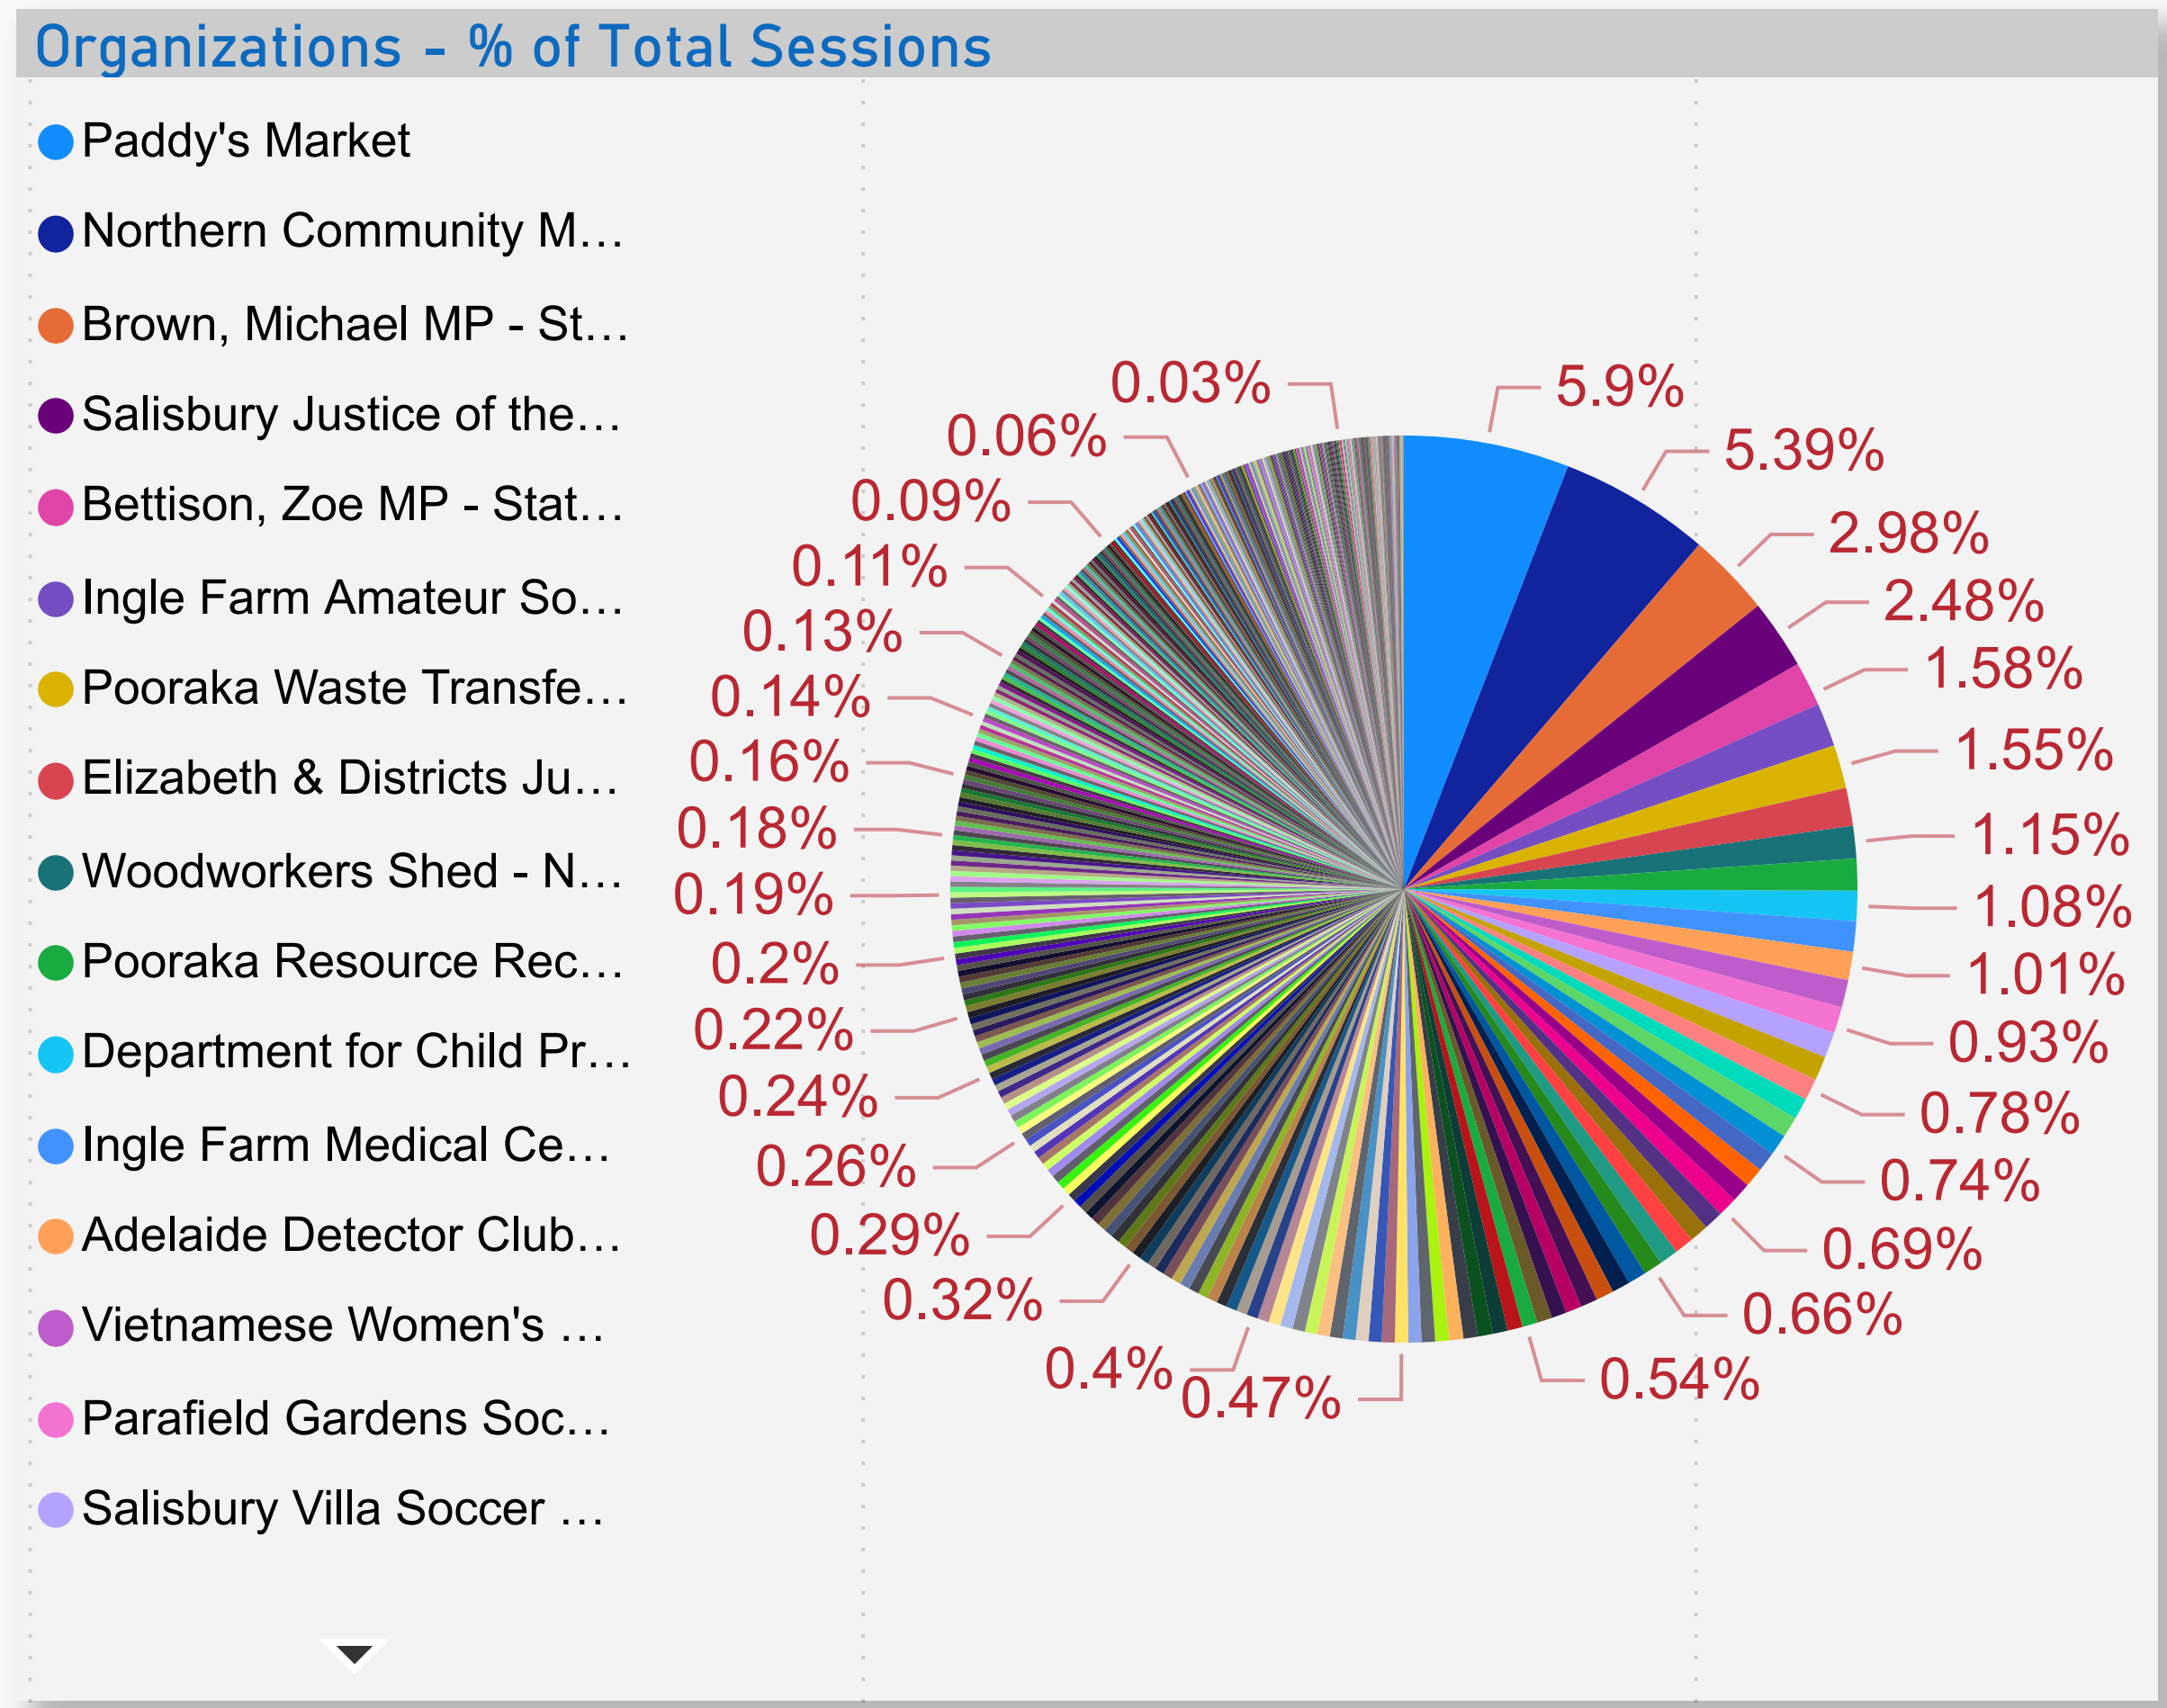

Salisbury Council - Organization Count by Primary Category (FY 2019-2020)

Sessions

Salisbury Council - Sessions by Organization (FY 2019-2020)

Paddy's Market	1731
Northern Community Mental Health Centre	1581
Brown, Michael MP - State Member for Playford	874
Salisbury Justice of the Peace Service	728
Bettison, Zoe MP - State Member for Ramsay	465
Ingle Farm Amateur Soccer Club	454
Pooraka Waste Transfer Station	454
Elizabeth & Districts Junior Soccer Association	397
Woodworkers Shed - Northern Districts SA Inc.	339
Pooraka Resource Recovery Centre	333
Department for Child Protection - Salisbury	316
Ingle Farm Medical Centre	316
Adelaide Detector Club Inc.	296
Vietnamese Women's Association SA Inc.	288
Parafield Gardens Soccer & Sports Club Inc	273
Salisbury Villa Soccer Club	268
Ingle Farm Sporting Club Inc.	251
Northern Adelaide Waste Management Authority	228
Northwest Medical Centre	221
Ballendella Gymnastics Club Inc.	219
St Kilda Community Hall	218
Ingle Farm Childrens Centre	208
Meals on Wheels SA - Salisbury	204
Catholic Church - St Finbar, Salisbury North	203
Parafield Gardens Community Club Inc.	203
Salisbury Primary Health Care Services	201
Greek Macedonian Social Club - Florina	199
Globe Derby Equestrian Centre	198
Royal Antediluvian Order of Buffaloes - Adelaide...	198
Northern Area Migrant Resource Centre	194

0 500 1,000 1,500 Sessions

Primary Category

- ▶ Accommodation
- ▶ Animals, Birds
- ▶ Citizenship, Nationality
- ▶ Communication & Information Services
- ▶ Community Organisation & Development
- ▶ Education
- ▶ Employment
- ▶ Environment & Heritage
- ▶ Finance, Income, Business
- ▶ Government
- ▶ Health & Disability
- ▶ Law & Justice
- ▶ Material & Practical Needs
- ▶ Personal & Family Support
- ▶ Public Safety
- ▶ Recreation
- ▶ Religions & Philosophies
- ▶ Rural Organisation & Development
- ▶ Service Moved or Closed