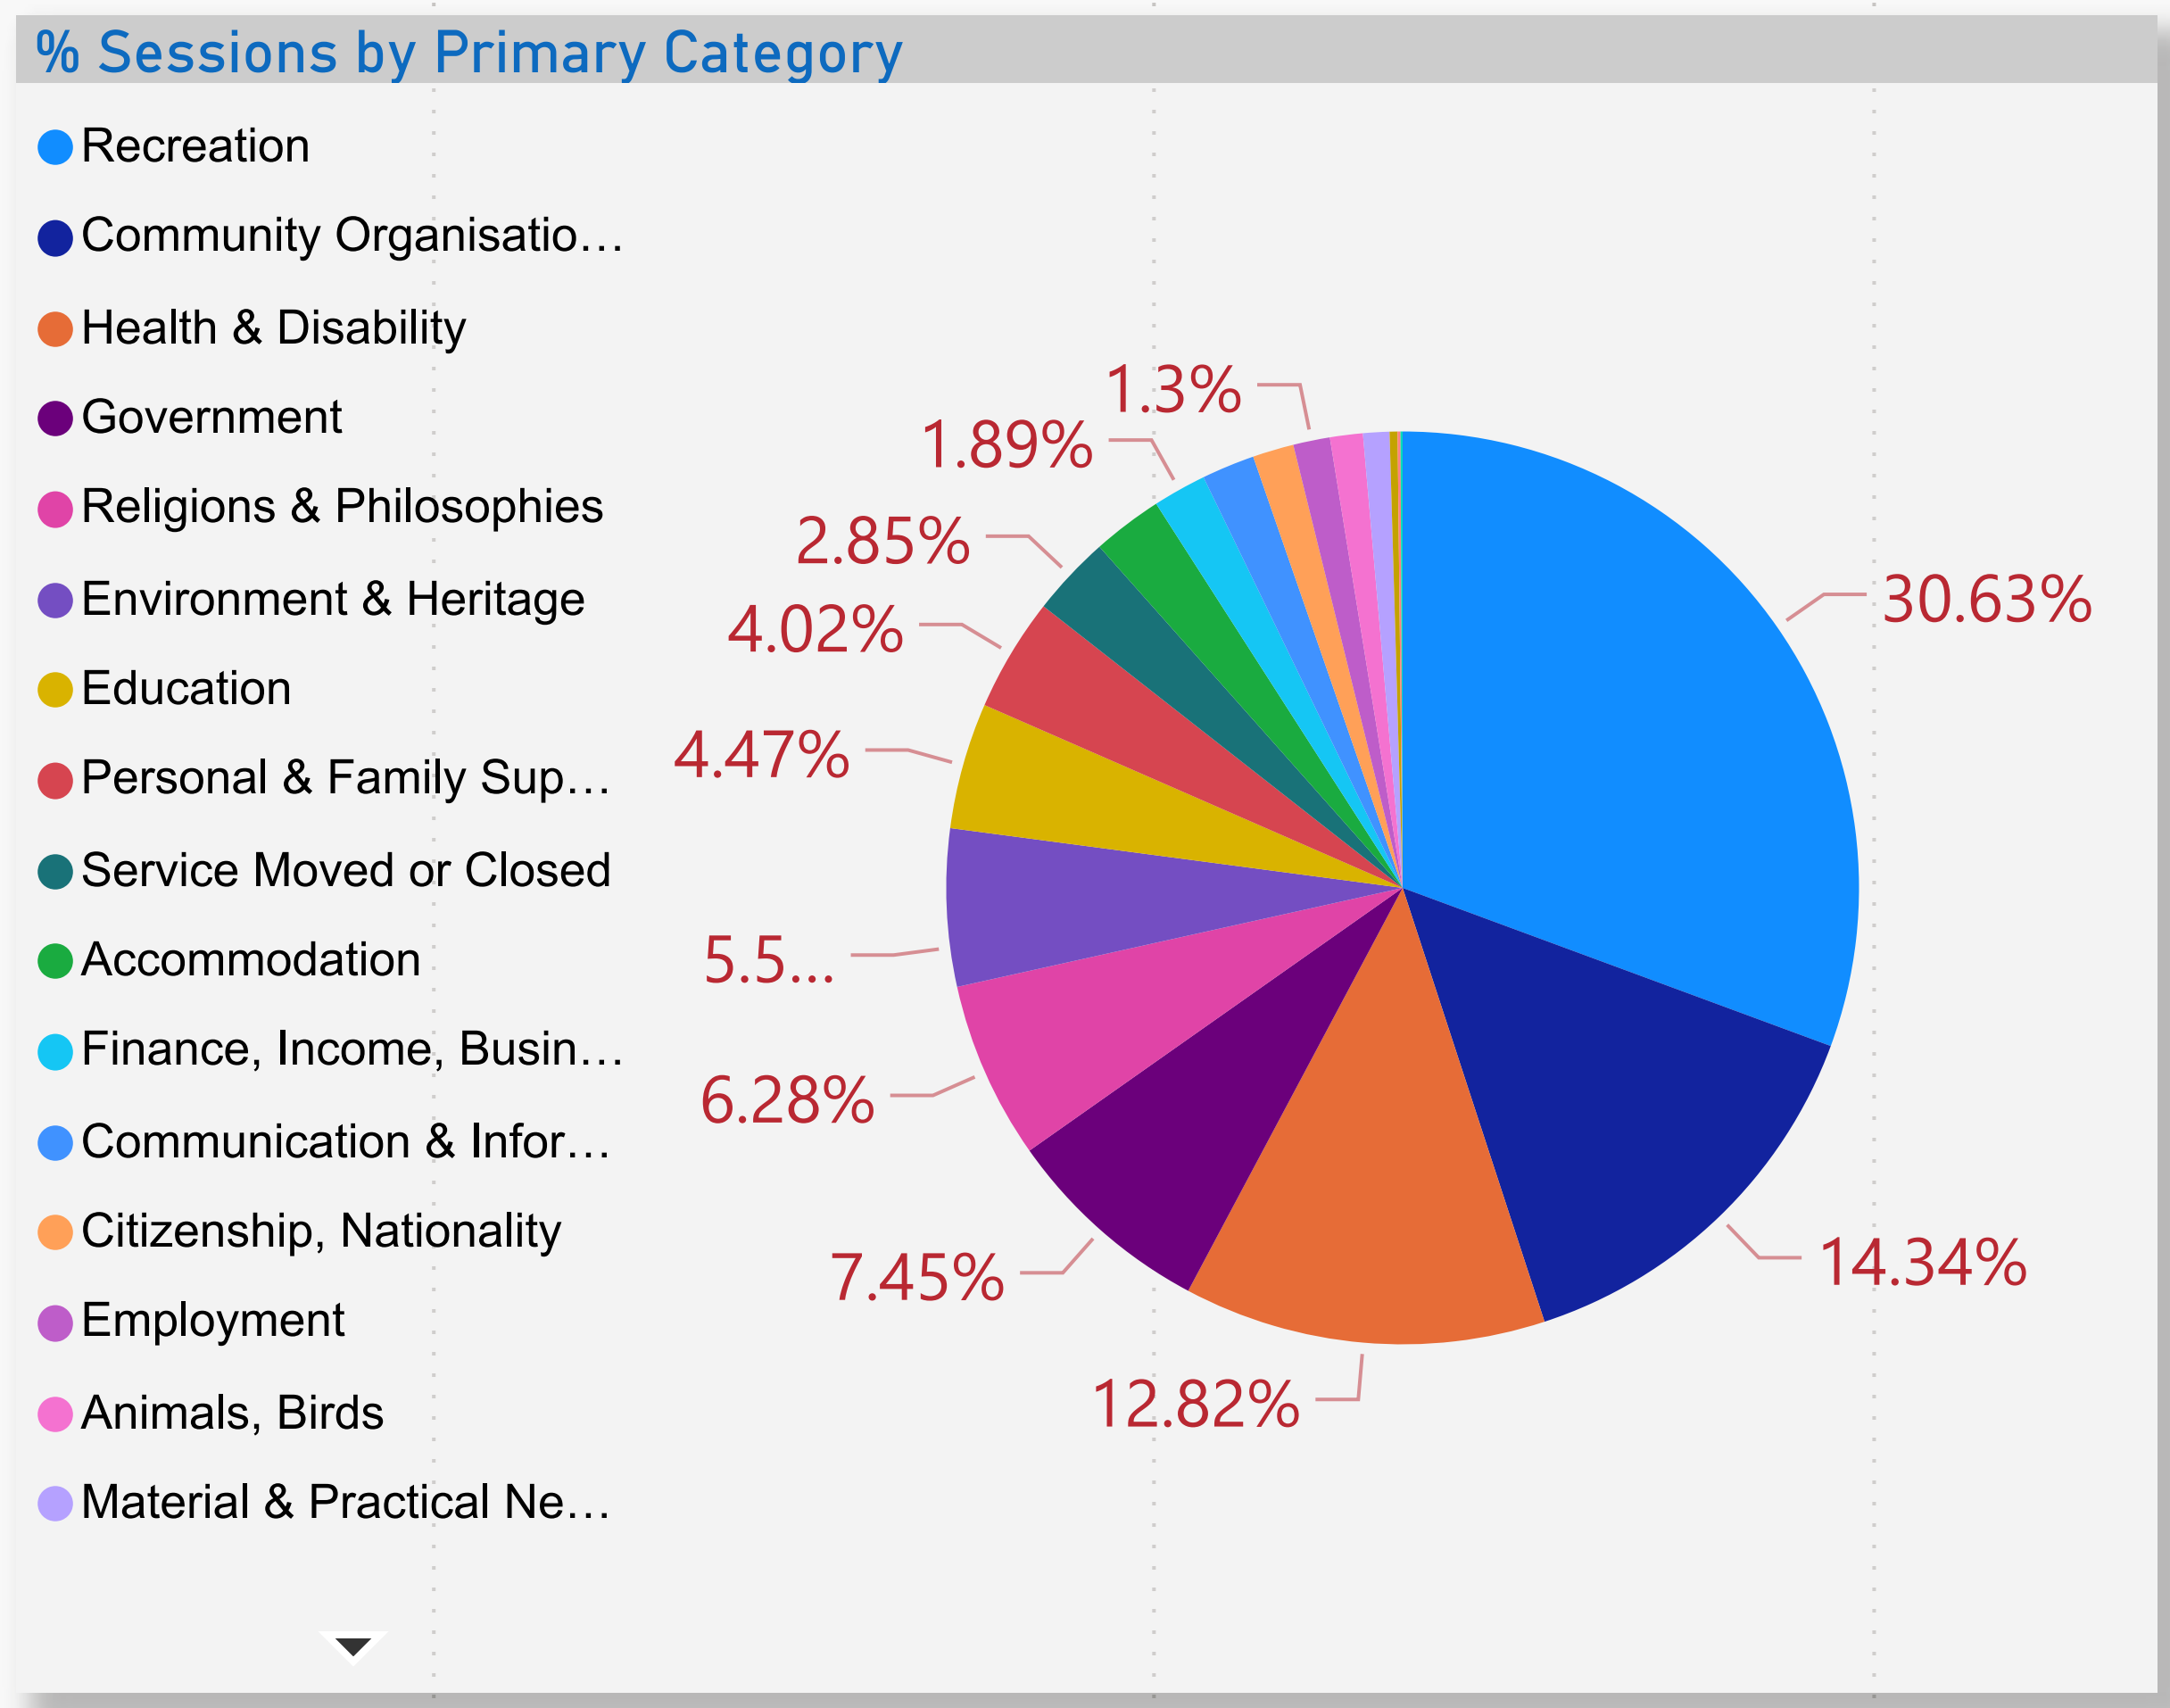

Salisbury Council - Organization Count by Primary Category (FY 2019-2020)

Sessions

Salisbury Council - Sessions by Organization (FY 2019-2020)

Paddy's Market	1731
Northern Community Mental Health Centre	1581
Brown, Michael MP - State Member for Playford	874
Salisbury Justice of the Peace Service	728
Bettison, Zoe MP - State Member for Ramsay	465
Ingle Farm Amateur Soccer Club	454
Pooraka Waste Transfer Station	454
Elizabeth & Districts Junior Soccer Association	397
Woodworkers Shed - Northern Districts SA Inc.	339
Pooraka Resource Recovery Centre	333
Department for Child Protection - Salisbury	316
Ingle Farm Medical Centre	316
Adelaide Detector Club Inc.	296
Vietnamese Women's Association SA Inc.	288
Parafield Gardens Soccer & Sports Club Inc	273
Salisbury Villa Soccer Club	268
Ingle Farm Sporting Club Inc.	251
Northern Adelaide Waste Management Authority	228
Northwest Medical Centre	221
Ballendella Gymnastics Club Inc.	219
St Kilda Community Hall	218
Ingle Farm Childrens Centre	208
Meals on Wheels SA - Salisbury	204
Catholic Church - St Finbar, Salisbury North	203
Parafield Gardens Community Club Inc.	203
Salisbury Primary Health Care Services	201
Greek Macedonian Social Club - Florina	199
Globe Derby Equestrian Centre	198
Royal Antediluvian Order of Buffaloes - Adelaide...	198
Northern Area Migrant Resource Centre	194

0 500 1,000 1,500 Sessions

Primary Category

- ▶ Accommodation
- ▶ Animals, Birds
- ▶ Citizenship, Nationality
- ▶ Communication & Information Services
- ▶ Community Organisation & Development
- ▶ Education
- ▶ Employment
- ▶ Environment & Heritage
- ▶ Finance, Income, Business
- ▶ Government
- ▶ Health & Disability
- ▶ Law & Justice
- ▶ Material & Practical Needs
- ▶ Personal & Family Support
- ▶ Public Safety
- ▶ Recreation
- ▶ Religions & Philosophies
- ▶ Rural Organisation & Development
- ▶ Service Moved or Closed