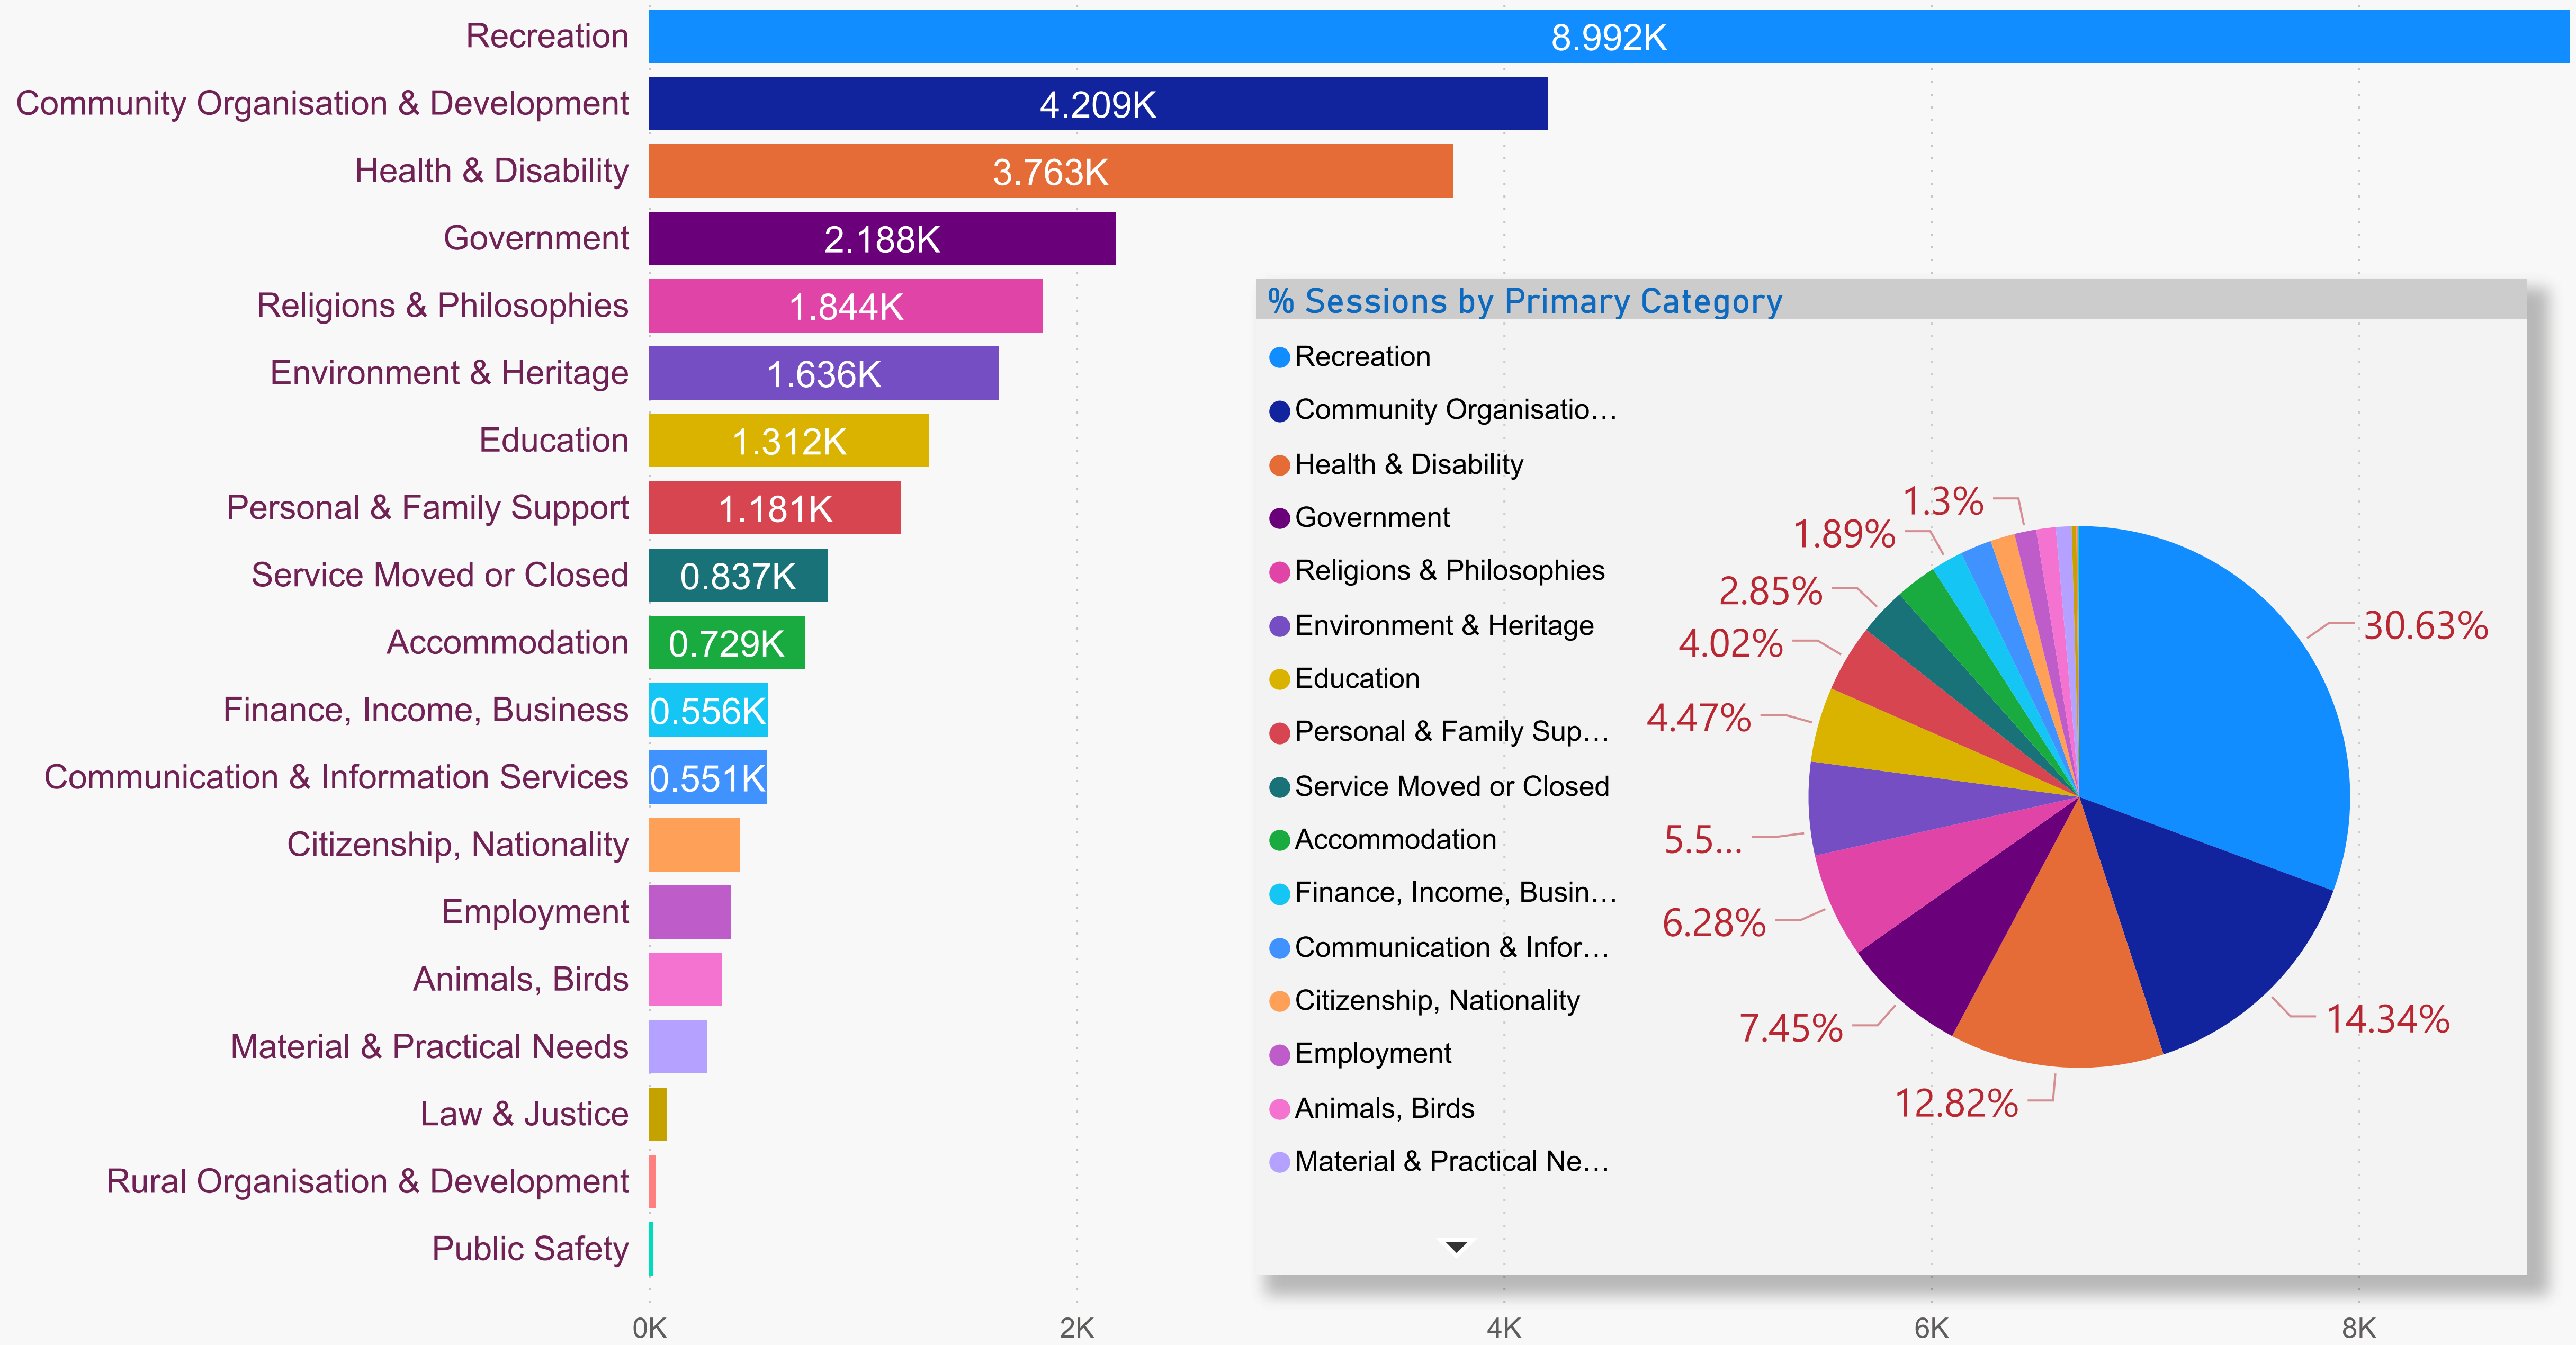

Salisbury Council - Organization Count by Primary Category (FY 2019-2020)

Sessions

Salisbury Council - Sessions by Organization (FY 2019-2020)

Paddy's Market	1731
Northern Community Mental Health Centre	1581
Brown, Michael MP - State Member for Playford	874
Salisbury Justice of the Peace Service	728
Bettison, Zoe MP - State Member for Ramsay	465
Ingle Farm Amateur Soccer Club	454
Pooraka Waste Transfer Station	454
Elizabeth & Districts Junior Soccer Association	397
Woodworkers Shed - Northern Districts SA Inc.	339
Pooraka Resource Recovery Centre	333
Department for Child Protection - Salisbury	316
Ingle Farm Medical Centre	316
Adelaide Detector Club Inc.	296
Vietnamese Women's Association SA Inc.	288
Parafield Gardens Soccer & Sports Club Inc	273
Salisbury Villa Soccer Club	268
Ingle Farm Sporting Club Inc.	251
Northern Adelaide Waste Management Authority	228
Northwest Medical Centre	221
Ballendella Gymnastics Club Inc.	219
St Kilda Community Hall	218
Ingle Farm Childrens Centre	208
Meals on Wheels SA - Salisbury	204
Catholic Church - St Finbar, Salisbury North	203
Parafield Gardens Community Club Inc.	203
Salisbury Primary Health Care Services	201
Greek Macedonian Social Club - Florina	199
Globe Derby Equestrian Centre	198
Royal Antediluvian Order of Buffaloes - Adelaide...	198
Northern Area Migrant Resource Centre	194

0 500 1,000 1,500 Sessions

Primary Category

- ▶ Accommodation
- ▶ Animals, Birds
- ▶ Citizenship, Nationality
- ▶ Communication & Information Services
- ▶ Community Organisation & Development
- ▶ Education
- ▶ Employment
- ▶ Environment & Heritage
- ▶ Finance, Income, Business
- ▶ Government
- ▶ Health & Disability
- ▶ Law & Justice
- ▶ Material & Practical Needs
- ▶ Personal & Family Support
- ▶ Public Safety
- ▶ Recreation
- ▶ Religions & Philosophies
- ▶ Rural Organisation & Development
- ▶ Service Moved or Closed